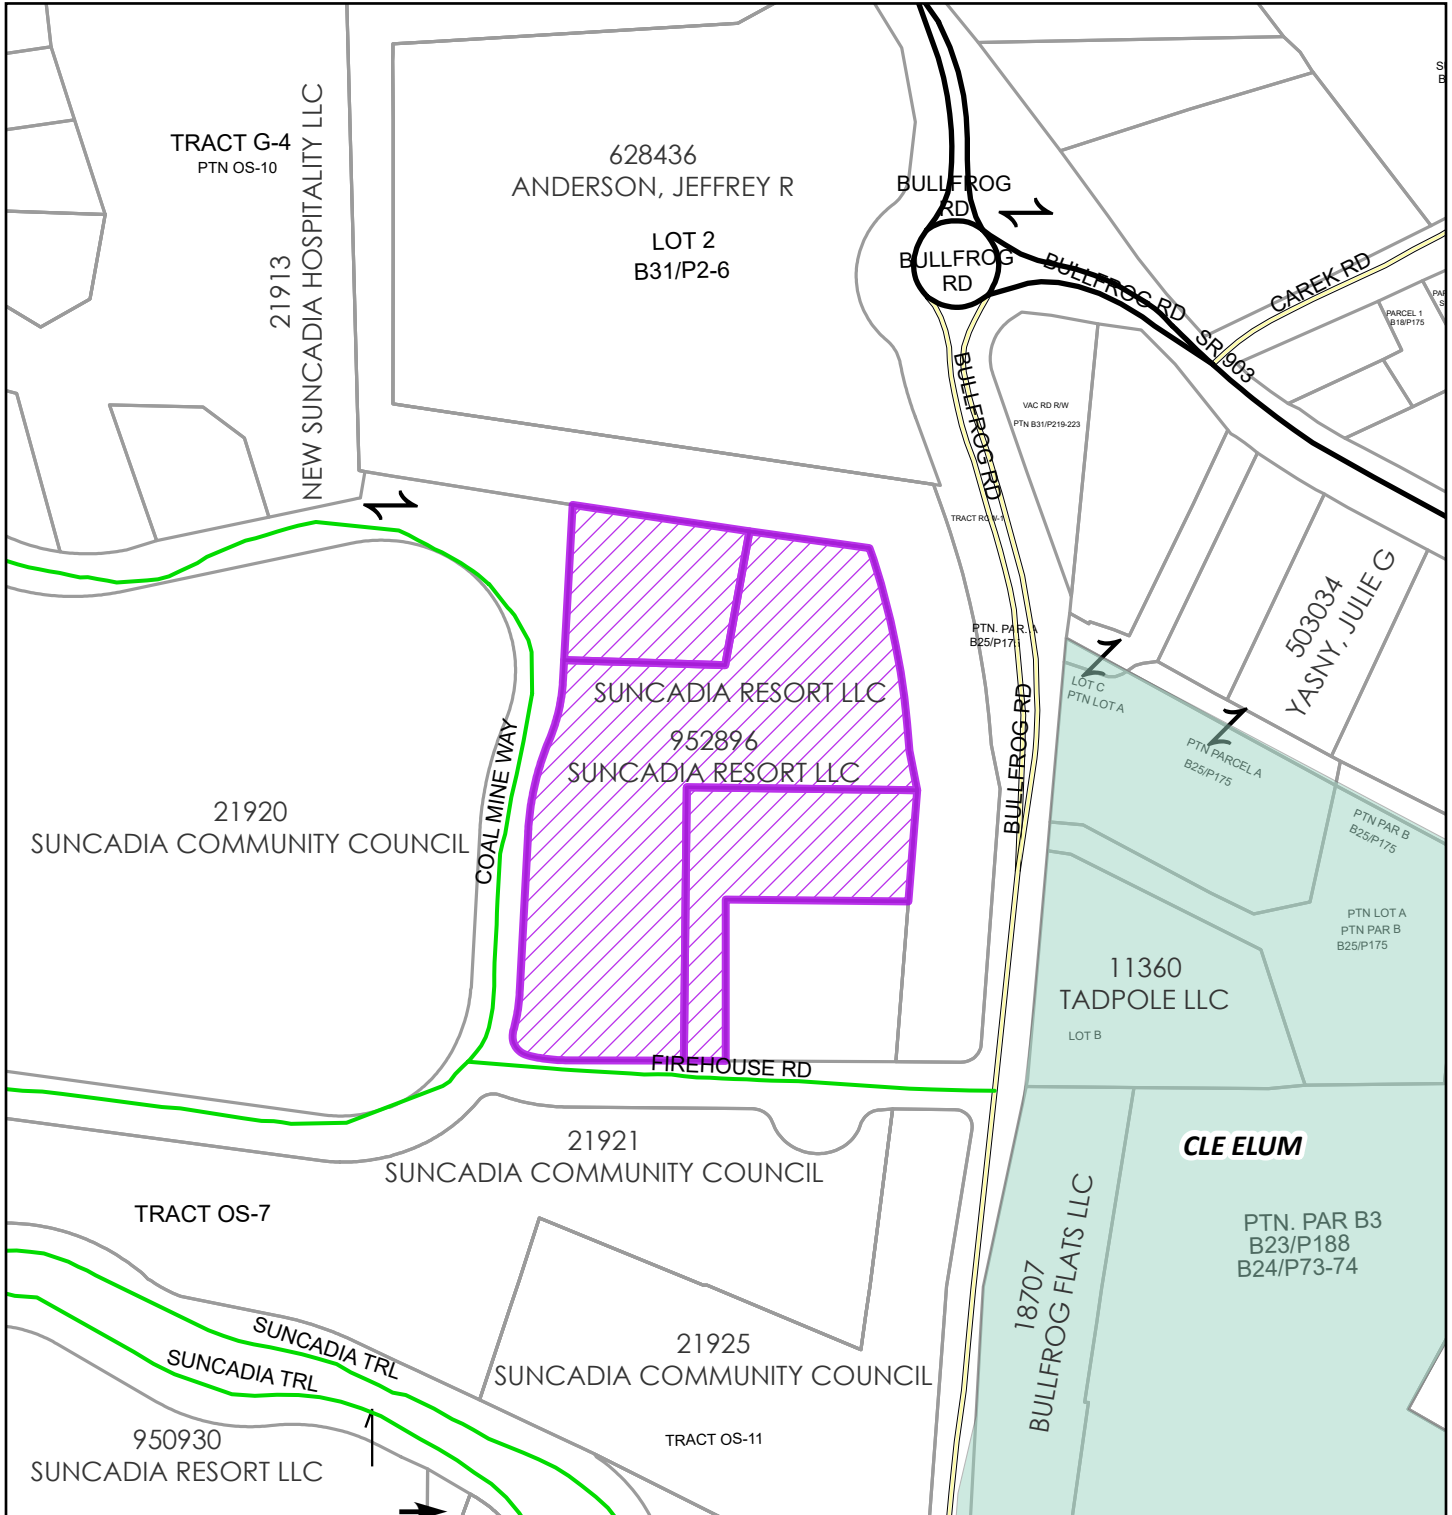

BL-26-00008 Suncadia Ph. 1 Div. 3

Critical Areas

2026

Coordinate System: NAD 1983 StatePlane Washington South FIPS 4602 Feet